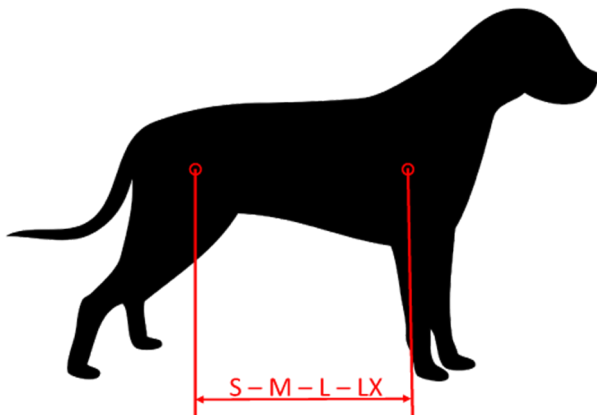

Dog Harness TYRliner and TACTICAL

93720 | Dog Harness TYRliner

93721 | Dog Harness TACTICAL

Optimal carrying device for the safe transport of even large **avalanche and rescue dogs** for rappelling up and down and with the permanently sewn suspension belts under a helicopter.

Made of high-strength **Cordura** fabric.

- Side belt reinforcement.
- Large Velcro surface on top for flexible size adjustment.
- Large leg openings and additional opening for males.
- Available in three different sizes.
M / L / XL.
- Supplied with a small, space-saving transport bag.
- Suspension: Rigging plate with two carabiners optionally available (# 93724).

Art. No.	93720 TYRliner	93721 TACTICAL
Dimension, e.g.	Size S ca. 38 cm Size L ca. 48 cm	Size M ca. 43 cm Size XL ca. 53 cm
Weight	530 g (size L)	550 g (size XL)
Accessories	Suspension for Dog Harness (#93724)	