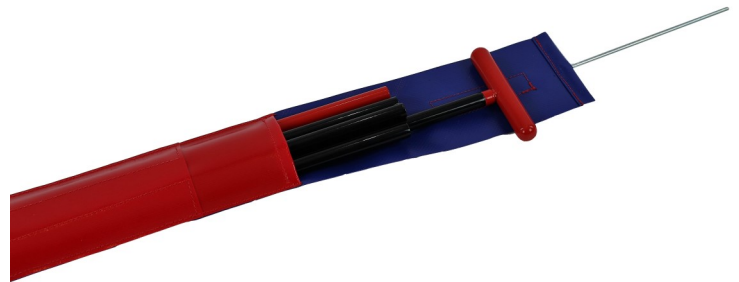

AVALANCHE RESCUE BACK-PACK SET

For bases but also ski areas intended for **quick transport by helicopter / quad** to the place of use.

Area of use for **planned searches on avalanche cones.**

Consists of a large, **spacious backpack 150L** with two loops for helicopter / quad transport but also a backpack carrying system.

10 sturdy aluminum shovels with ergonomic wooden handles and T-handles for good power distribution when digging.

10 sets of aluminum probes. Assorted colors in red and black, each section 60cm - / probe parts with a total length of 4.2m - with the possibility of extension. Each can be extended if the probe is to be used for deeper snow depths. **T-handle can be screwed on** at the end for better handling when probing. The probe tip is permanently mounted.

Art. Nr.	93910
Dimension	High: 120 cm Width: 70 cm
Weight	Total: 17 kg
Comment	10x shovels, 10x sets alu-probes with a total length of 4,2m