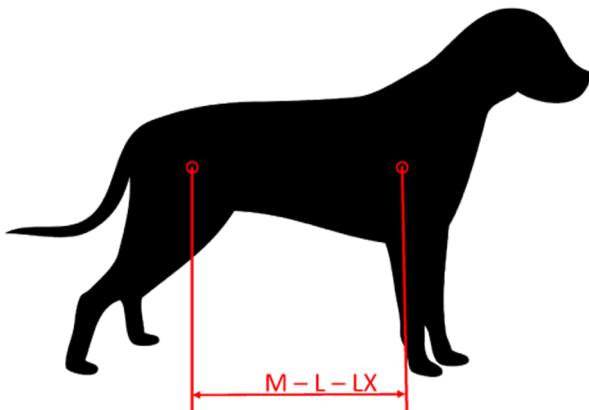

Dog Harness TYRliner and TACTICAL

93720 | Dog Harness TYRliner

93721 | Dog Harness TACTICAL

Optimal carrying device for the safe transport of even large **avalanche and rescue dogs** for rappelling up and down and with the permanently sewn suspension belts under a helicopter.

Made of high-strength **Cordura** fabric.

- Side belt reinforcement.
- Large Velcro surface on top for flexible size adjustment.
- Large leg openings and additional opening for males.
- Available in three different sizes.
M / L / XL.
- Supplied with a small, space-saving transport bag.
- Suspension: Rigging plate with two carabiners optionally available (# 93724).

Art. No.	93720 TYRliner	93721 TACTICAL
Dimension, e.g.	Size M ca. 43 cm Size L ca. 48 cm	Size XL ca. 53 cm
Weight	530 g (size L)	550 g (size XL)
Accessories	Suspension for Dog Harness (#93724)	