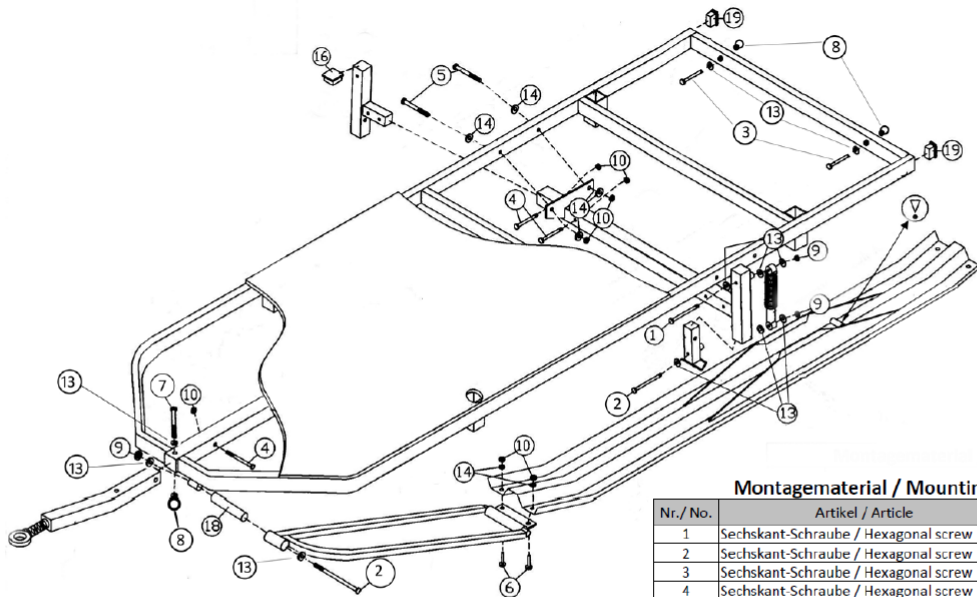

Montagematerial / Mounting Material

Nr./ No.	Artikel / Article	Dim.	#
1	Sechskant-Schraube / Hexagonal screw	M 10 x 110	2
2	Sechskant-Schraube / Hexagonal screw	M 10 x 100	4
3	Sechskant-Schraube / Hexagonal screw	M 10 x 35	2
4	Sechskant-Schraube / Hexagonal screw	M 8 x 55	5
5	Sechskant-Schraube / Hexagonal screw	M 8 x 40	4
6	Sechskant-Schraube / Hexagonal screw	M 8 x 30	4
7	Sechskant-Schraube / Hexagonal screw	M 10 x 55	1
8	Ringkopf-Mutter / Ring-headed screw nut	M 10	3
9	Stop Mutter / Stop-screw nut	M 10	6
10	Stop Mutter / Stop-screw nut	M 8	13
13	Beilagscheibe / Flat washer	M 10 x 30	19
14	Beilagscheibe / Flat washer	M 8 x 20	12
16	Abdeckung / Plug connection	50 x 50	2
18	Niro Hülse / Stainless steel bush	80 x 15/1	2
19	Abdeckung / Plug connection	40 x 20	2